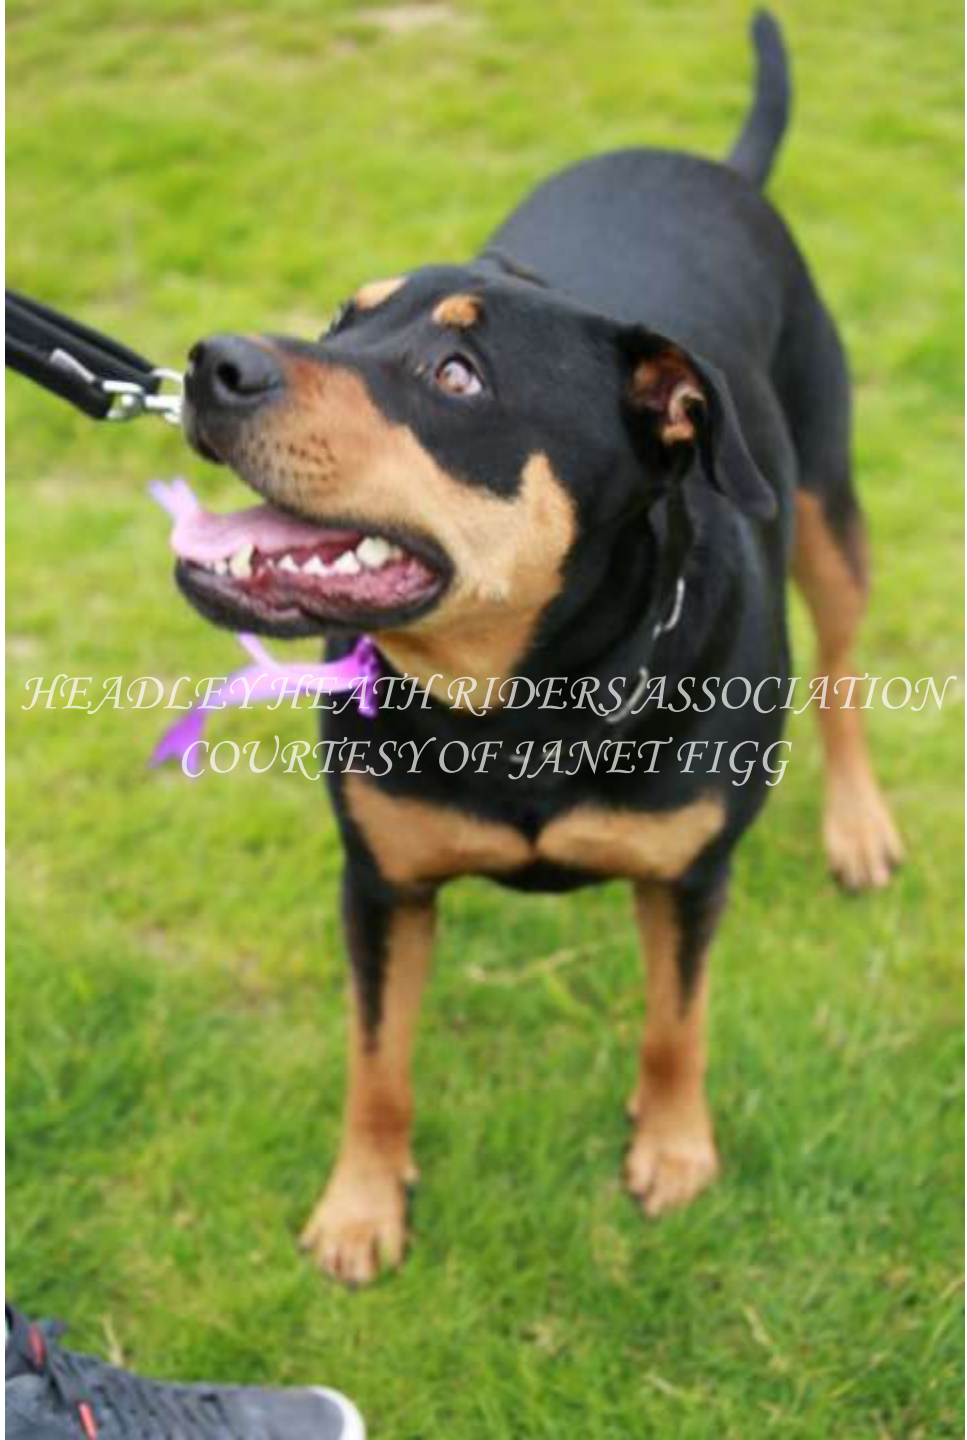

*HEADLEY HEATH RIDERS ASSOCIATION
COURTESY OF JANET FIGG*